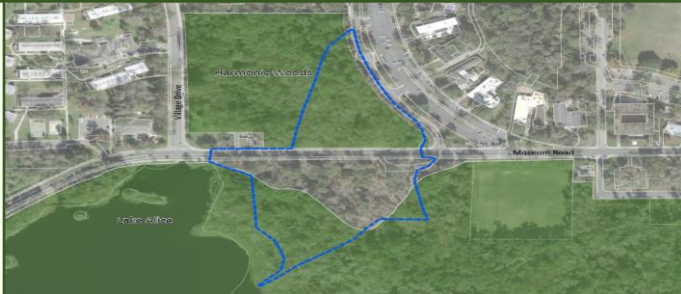

- | | | | |
|----------------------------|---------------------|-------------------------------|--------------------|
| 1. Lake Alice | 6. Jennings Creek | 10. Fraternity Wetlands | 14. Reitz Ravine |
| 2. Bat House Woods | 7. Lake Alice Creek | 11. Graham Woods | 15. Liberty Pond |
| 3. Lake Alice South | 8. Harmonic Woods | 12. University Park Arboretum | 16. Newins-Ziegler |
| 4. Digital Design Wetlands | 9. Law School Woods | 13. President's Park | 17. McCarty Woods |

Jennings Creek, Bartram Carr Woods & Digital Design Wetlands

1.5 Miles

Reitz Ravine, Liberty Pond, Newins-Ziegler Sink & McCarty Woods

0.7 Miles

Harmonic Woods & Lake Alice

0.8 Miles

Overlook at Lake Alice

Otters at Lake Alice South