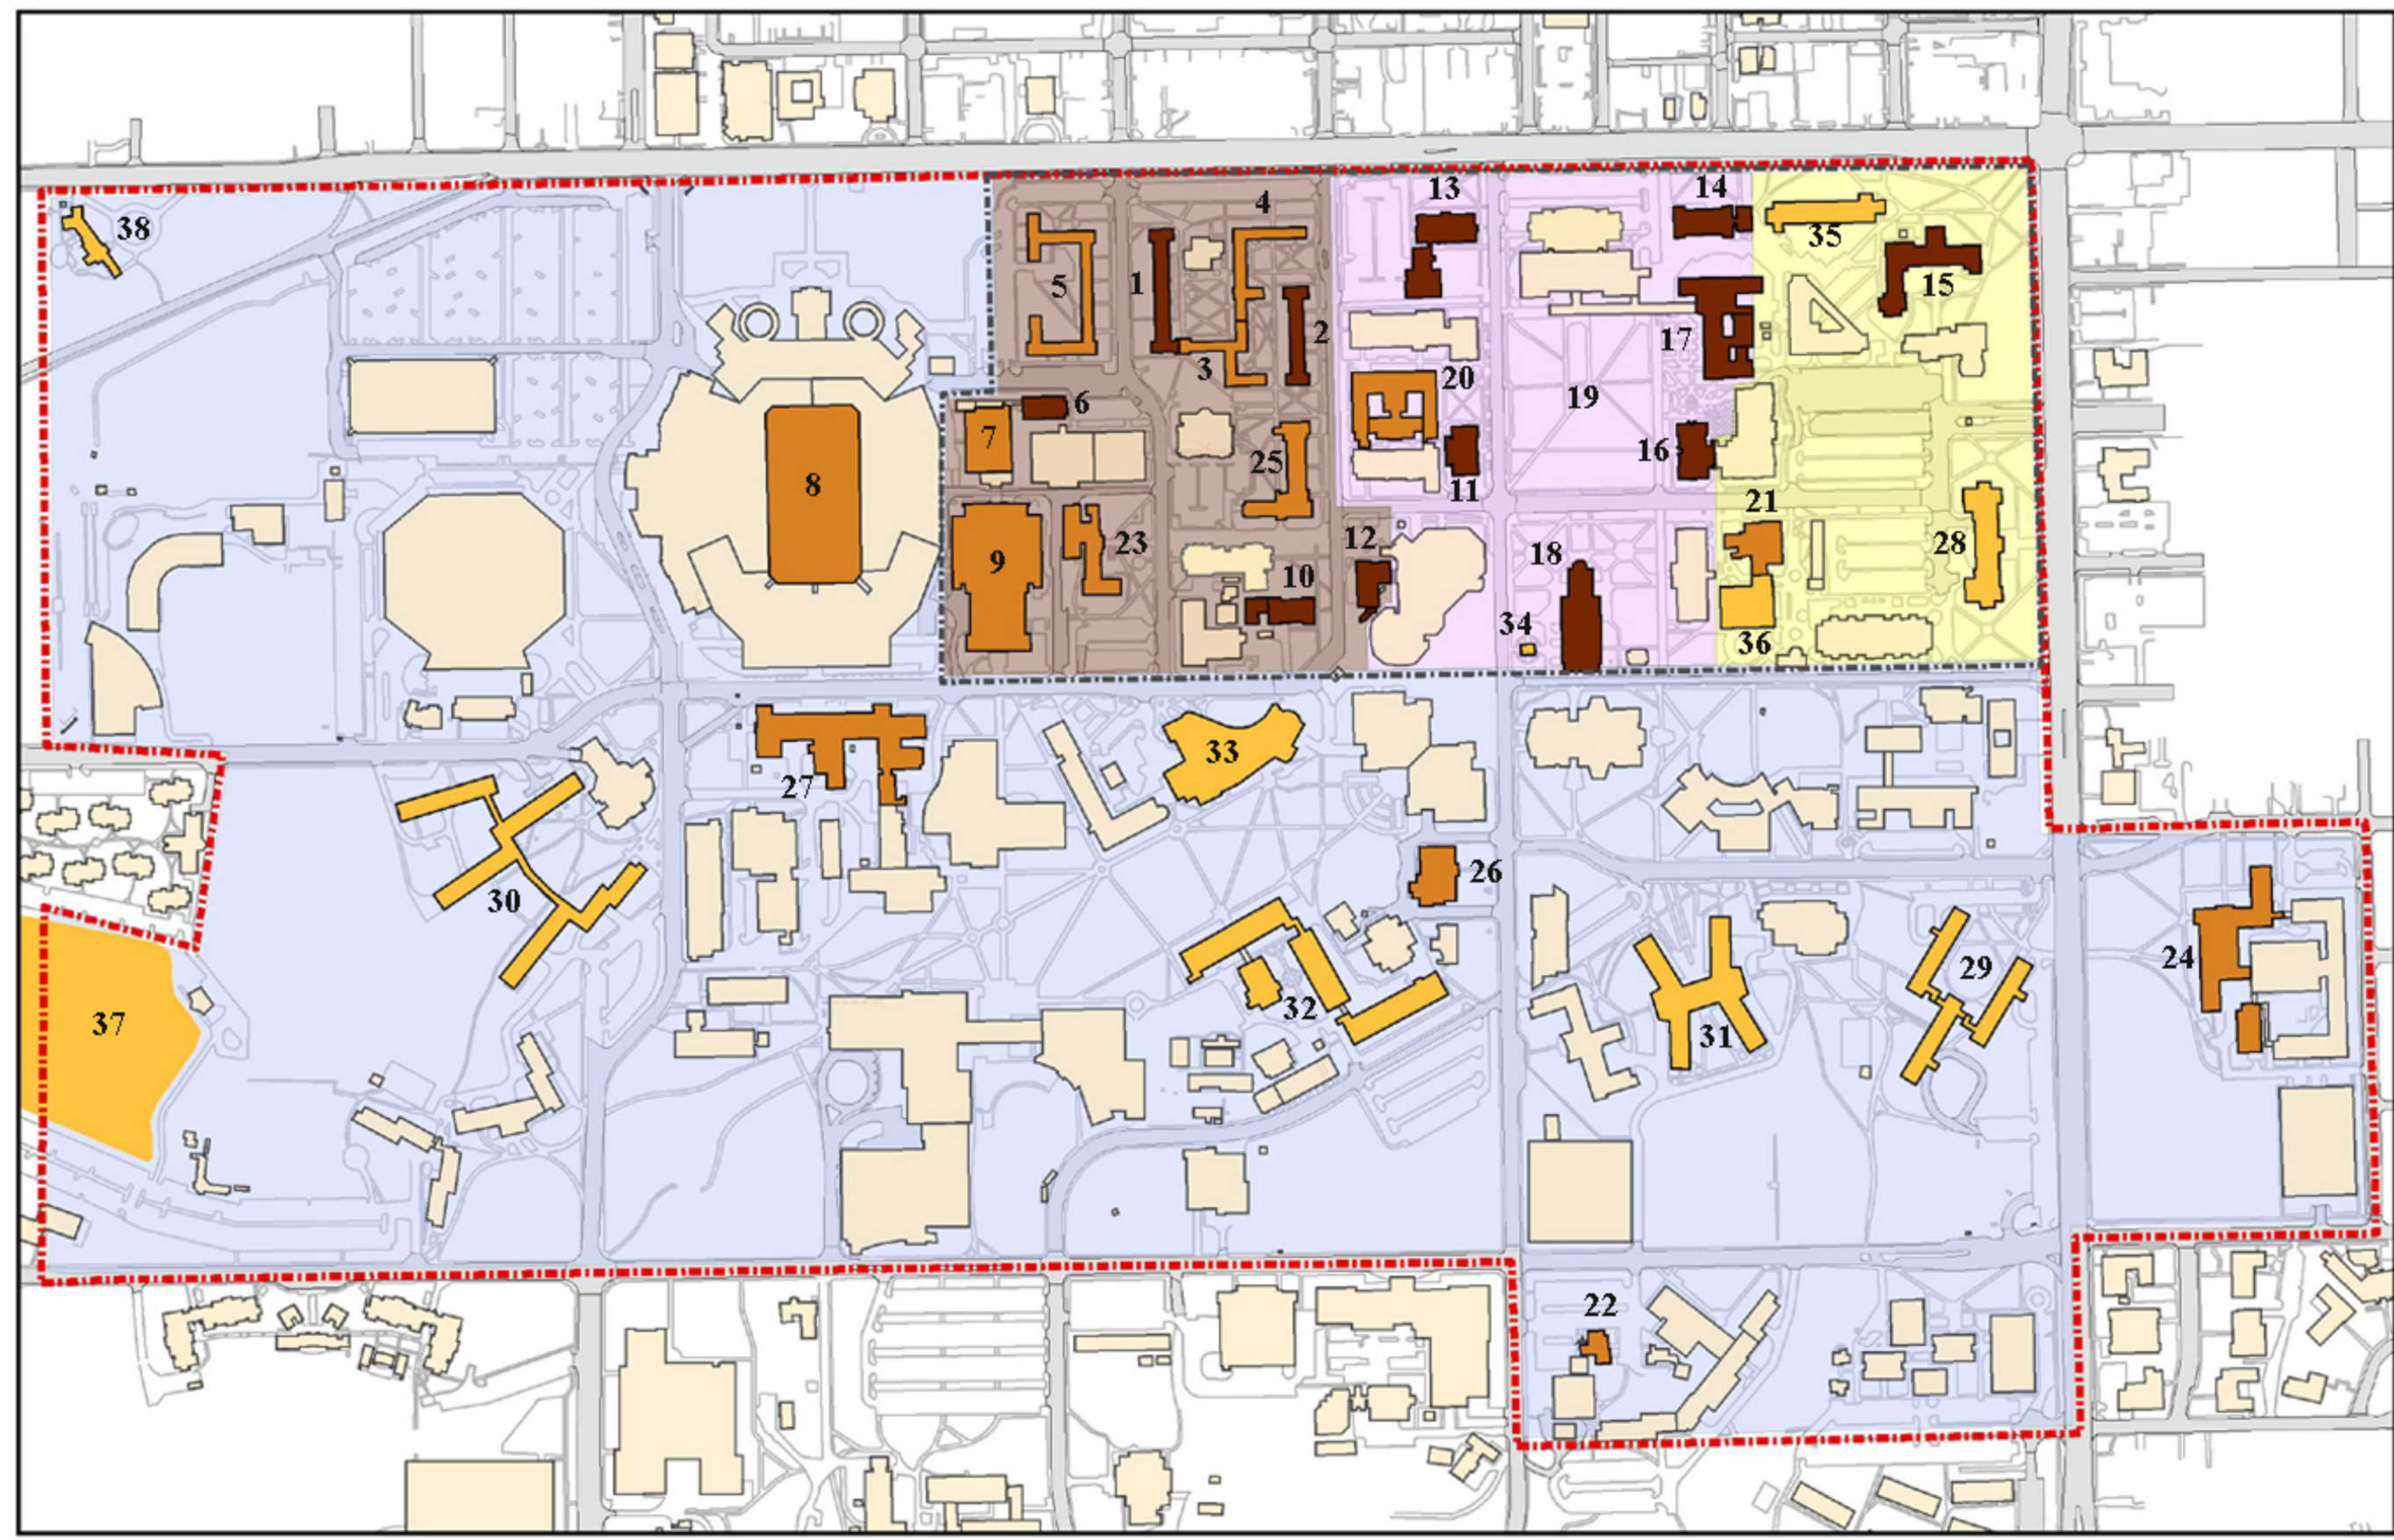

- 1 Thomas Hall
- 2 Buckman Hall
- 3 Sledd Hall
- 4 Fletcher Hall
- 5 Murphree Hall
- 6 Women's Gym/Ustler Hall
- 7 Florida Pool
- 8 Florida Field
- 9 Florida Gym
- 10 Newell Hall
- 11 Griffin-Floyd Hall
- 12 Rolfs Hall
- 13 Keene-Flint Hall
- 14 Anderson Hall
- 15 Bryan Hall
- 16 Peabody Hall
- 17 Smathers Library East
- 18 University Auditorium
- 19 Plaza of the Americas
- 20 Leigh Hall
- 21 Walker Hall
- 22 University Police Dept.
- 23 The Infirmary
- 24 Norman Hall
- 25 Dauer Hall
- 26 Dairy Science Bldg.
- 27 Weil Hall
- 28 Tigert Hall
- 29 Mallory/Yulee/Reid
- 30 Tolbert
- 31 Broward Hall
- 32 McCarty Hall
- 33 The Hub
- 34 Century Tower
- 35 Matherly Hall
- 36 Carlton Auditorium
- 37 Flavel Field
- 38 President's Home

LEGEND

- | | | |
|---|--|---|
|  Edwards Era Buildings |  East Context Zone |  South Context Zone & Contributory Sites |
|  Weaver Era Buildings |  Central Context Zone |  National Register District |
|  Fulton Era Buildings |  West Context Zone |  UF Historic District Area of Impact |